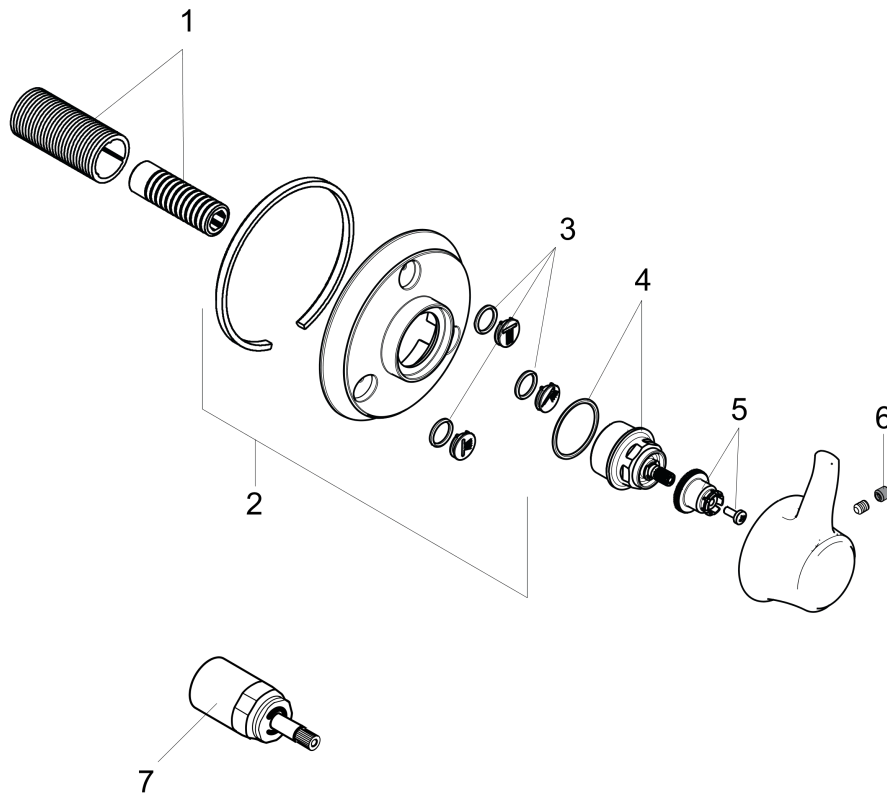

C Trio/Quattro Diverter Trim

Finishes : **brushed nickel** Part no. : **15934821**

Description

Features

- Handle, Sleeve, Escutcheon

Item details

List Price \$ 175.00

Compliance

Product image

Scale drawing

C Trio/Quattro Diverter Trim

Finishes : **brushed nickel** Part no. : **15934821**

Exploded drawing

Year of production: >12/10

C Trio/Quattro Diverter Trim

Finishes : **brushed nickel** Part no. : **15934821**

Spare parts list

Year of production: >12/10

Pos.	Description	Part no.	Price	PU
1	fixing set	96392000	-	1
2	escutcheon	95649820	-	1
3	O-ring 13x2	98128000	-	1
4	nut	98677000	-	1
5	handle fixing set	94184000	-	1
6	screw cover	95181000	-	1
7	extension 25 mm	96370000	-	1
a	set of symbols	95238820	-	1
b	O-Ring 32x2,5	96364000	-	1
c	base body	15930181	-	1
d	base body	15936181	-	1
e	base body	15984181	-	1