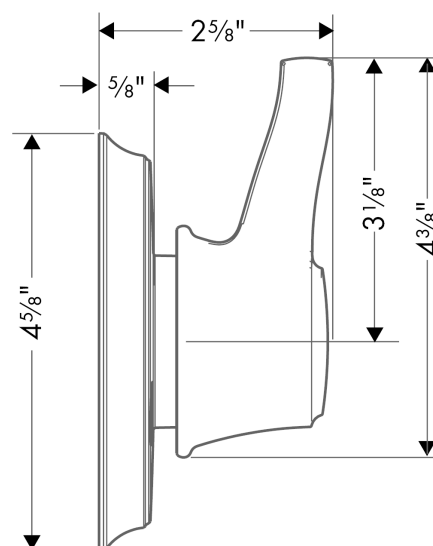

C Trio/Quattro Diverter Trim

Finishes : **brushed nickel** Part no. : **15934821**

Description

Features

- Handle, Sleeve, Escutcheon

Item details

List Price \$ 175.00

Compliance

Product image

Scale drawing

C Trio/Quattro Diverter Trim

Finishes : **brushed nickel** Part no. : **15934821**

Exploded drawing

Year of production: >12/10

C Trio/Quattro Diverter Trim

Finishes : **brushed nickel** Part no. : **15934821**

Spare parts list

Year of production: >12/10

Pos.	Description	Part no.	Price	PU
1	fixing set	96392000	-	1
2	escutcheon	95649820	-	1
3	O-ring 13x2	98128000	-	1
4	nut	98677000	-	1
5	handle fixing set	94184000	-	1
6	screw cover	95181000	-	1
7	extension 25 mm	96370000	-	1
a	set of symbols	95238820	-	1
b	O-Ring 32x2,5	96364000	-	1
c	base body	15930181	-	1
d	base body	15936181	-	1
e	base body	15984181	-	1